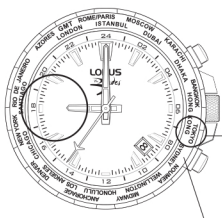

## LORUS WORLD TIME WATCH

- ◆ Make sure that the watch is correctly set to the current time.
- 1. Among the city names printed on the rotating indicator ring, find the city name representing the time zone which you are in.

**[EXAMPLE]**  
**TOKYO, 9:00AM**  
 Find the city name **TOKYO** on the rotating indicator ring.

**Rotating indicator ring**

- 2. Turn the Bezel until the city name becomes aligned with the number representing the current hour of the inner 24-hour indicator.

Rotate the Bezel to align **TOKYO** with the number "9" of the inner 24-hour indicator.

**24-hour indicator**

- 3. The other numbers of the 24-hour indicator respectively show the current hour in the city with which it is aligned.