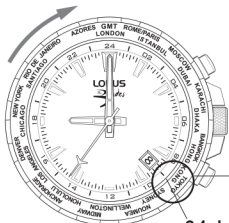

## LORUS WORLD TIME WATCH

- ◆ Make sure that the watch is correctly set to the current time.
- 1. Among the city names printed on the rotating indicator ring, find the city name representing the time zone which you are in.

**[EXAMPLE]**  
**TOKYO, 9:00AM**  
 Find the city name **TOKYO** on the rotating indicator ring.

**Rotating indicator ring**

- 2. Turn the Bezel until the city name becomes aligned with the number representing the current hour of the inner 24-hour indicator.

Rotate the Bezel to align **TOKYO** with the number "9" of the inner 24-hour indicator.

**24-hour indicator**

- 3. The other numbers of the 24-hour indicator respectively show the current hour in the city with which it is aligned.