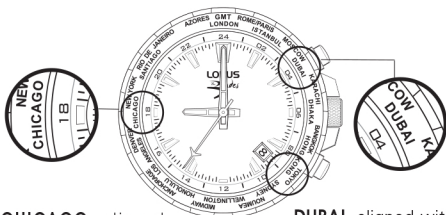

## LORUS WORLD TIME WATCH

- ◆ Make sure that the watch is correctly set to the current time.
- 1. Among the city names printed on the rotating indicator ring, find the city name representing the time zone which you are in.

**[EXAMPLE]**  
**TOKYO, 9:00AM**  
 Find the city name **TOKYO** on the rotating indicator ring.

**Rotating indicator ring**

- 2. Turn the Bezel until the city name becomes aligned with the number representing the current hour of the inner 24-hour indicator.

Rotate the Bezel to align **TOKYO** with the number "9" of the inner 24-hour indicator.

**24-hour indicator**

- 3. The other numbers of the 24-hour indicator respectively show the current hour in the city with which it is aligned.

Check the number of the 24-hour indicator with which each city name is aligned.

**CHICAGO**, aligned with "18", is 6:00 PM.

**DUBAI**, aligned with "4", is 4:00 AM.

Repeat the above procedures every time you check the current times of the other cities.